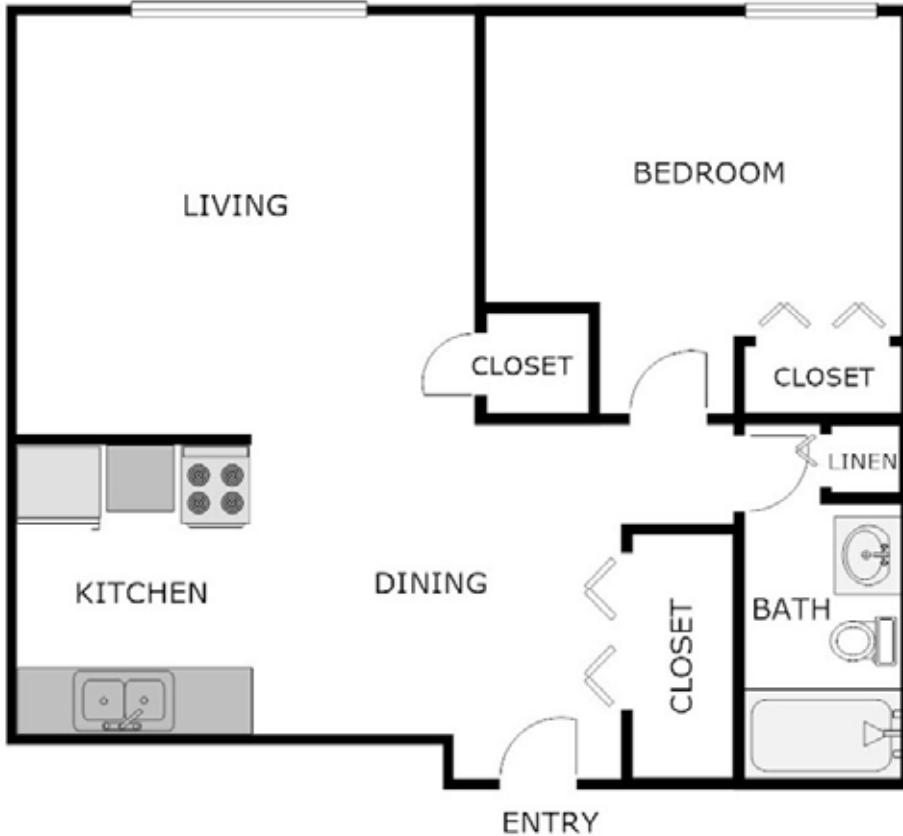

## 1 Bedroom 1 Bath Apartment

494 Sq. Ft.

RENT

DEPOSIT

DATE AVAILABLE

NOTES

[Churchillapartmentliving.com](http://Churchillapartmentliving.com)

relax, enjoy, live!